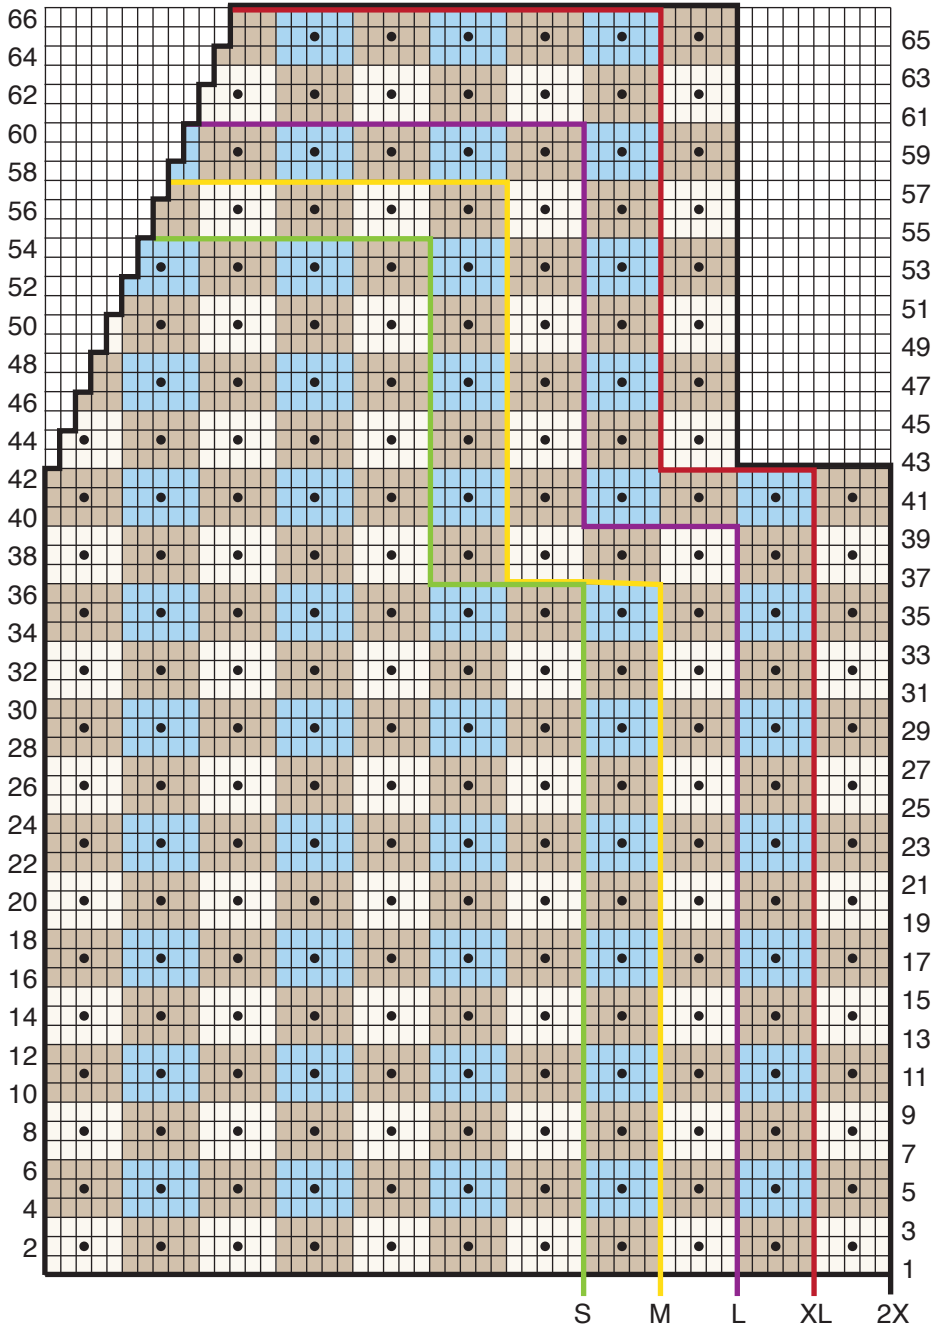

RIGHT FRONT

LEFT FRONT

RIGHT SLEEVE
SIZE S

LEFT SLEEVE
SIZE M

RIGHT SLEEVE
SIZE L

LEFT SLEEVE
SIZE L