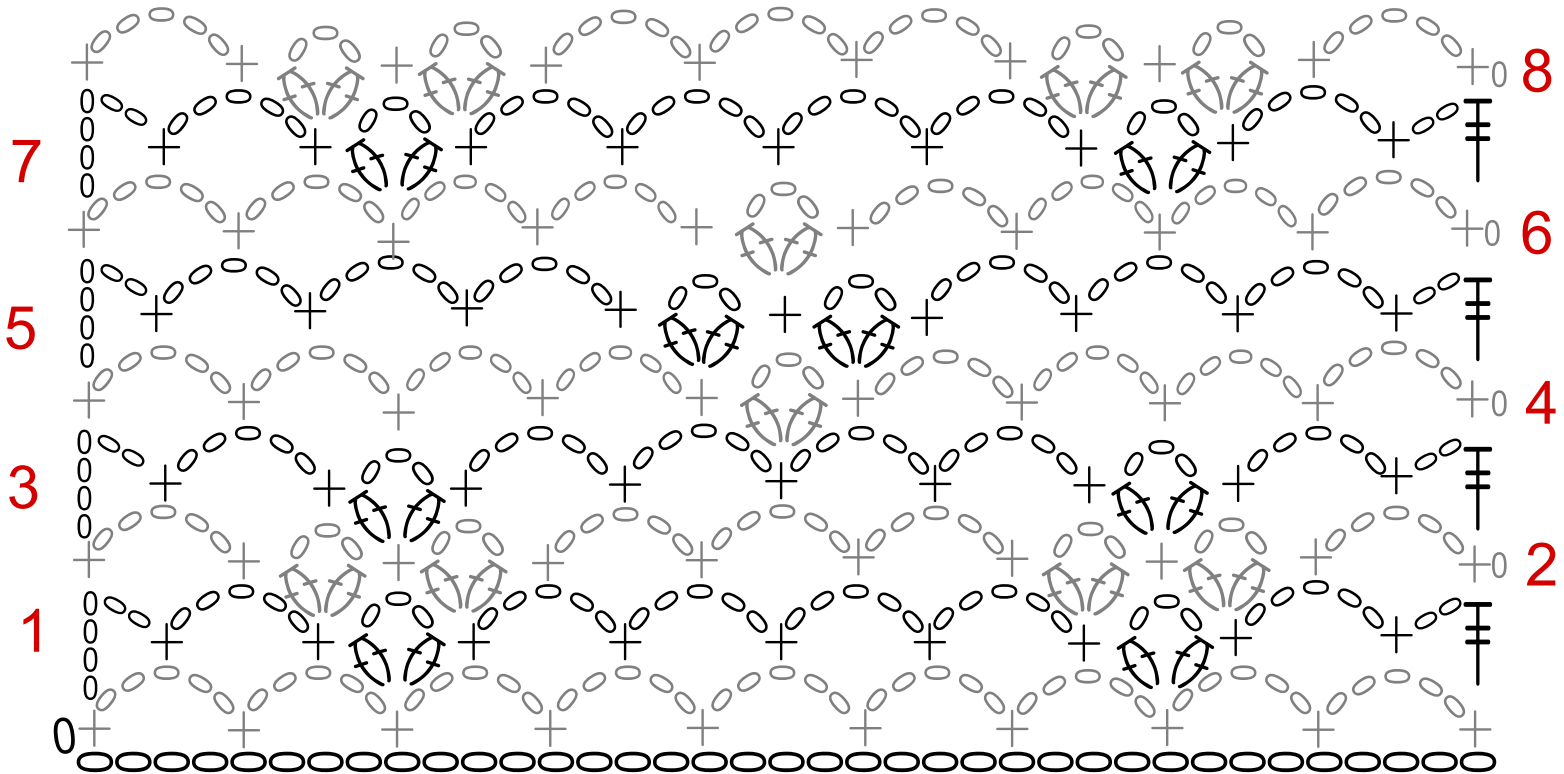

# Fan Trellis Cowl Chart

- Chain
- ⊕ Single Crochet
- ⌘ 2 Double Crochet Cluster
- ⌚ Treble Crochet