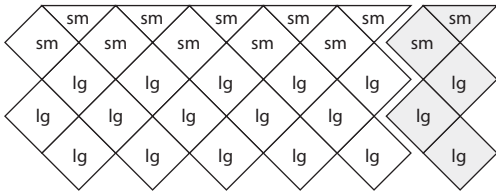

Motif Diagram, sizes 30" and 36"

Size 36" only

sm = smaller hook  
lg = larger hook

Motif Diagram, sizes 42", 48" and 54"

Sizes 48" and 54" only

Size 54" only