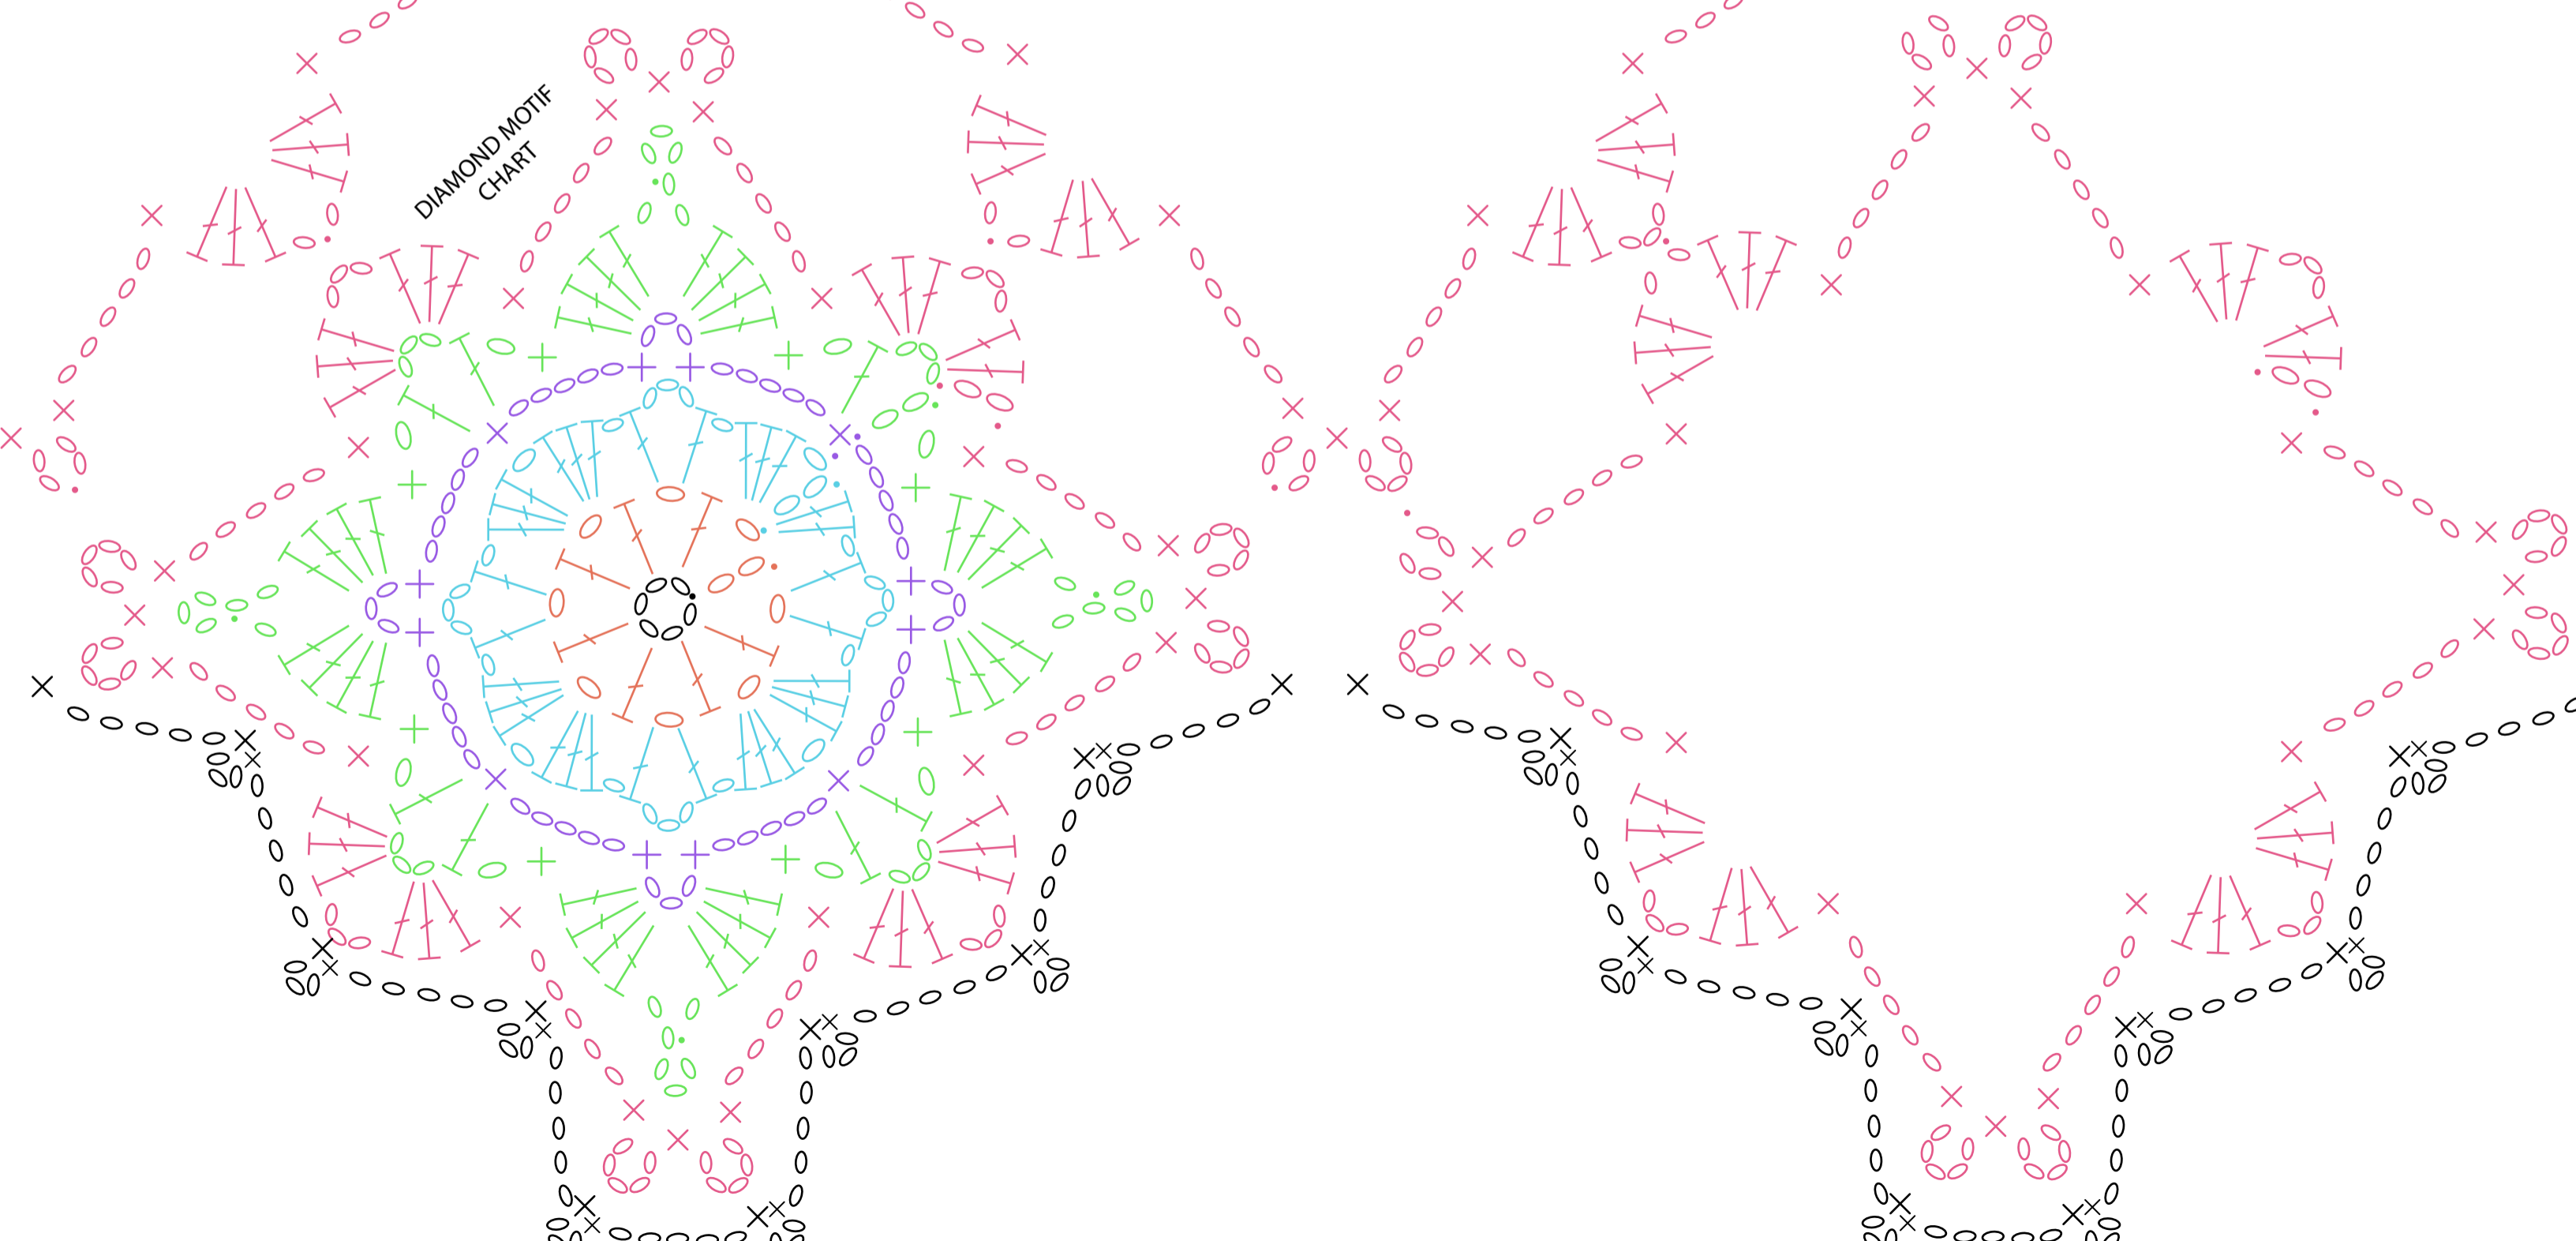

LACE PATTERN CHART (in rounds)

LACE PATTERN CHART (in rows)

Key

- chain
- + single crochet
- ┆ double crochet
- ┆○ picot
- slip stitch
- pattern repeat

TRIANGLE MOTIF CHART

BODICE SET-UP ROUND

DIAMOND MOTIF CHART

EDGING CHART