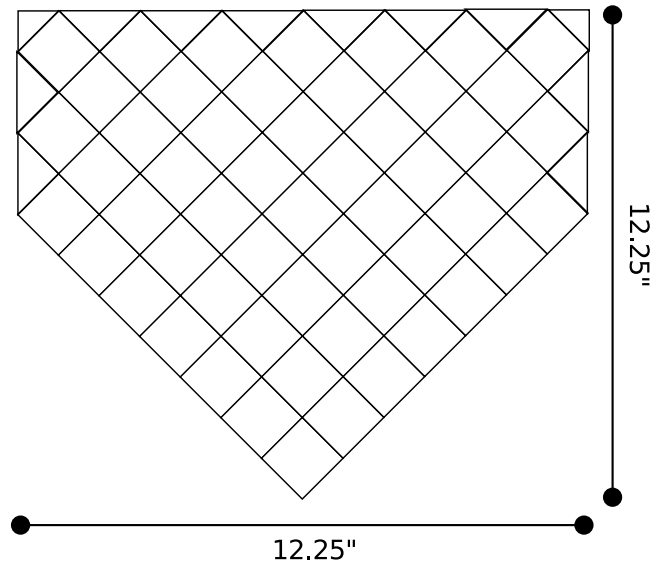

Small (Medium Large) Yoke

1X (2X, 3X) Yoke

3.25 (4, 4.5, 5, 5.75, 6.5)"

7.25 (7.25, 7.25, 8, 8, 8)"

13.5 (15.25, 16.5, 18, 19.5, 20.75)"

7.5 (8, 8.5, 9, 9.25, 9.5)"

13.5 (13.5, 14.5, 14.5, 15, 15)"

15.25 (16.75, 18.5, 20.75, 22.5, 24.75)"

17 (19, 21, 23, 25, 27)"