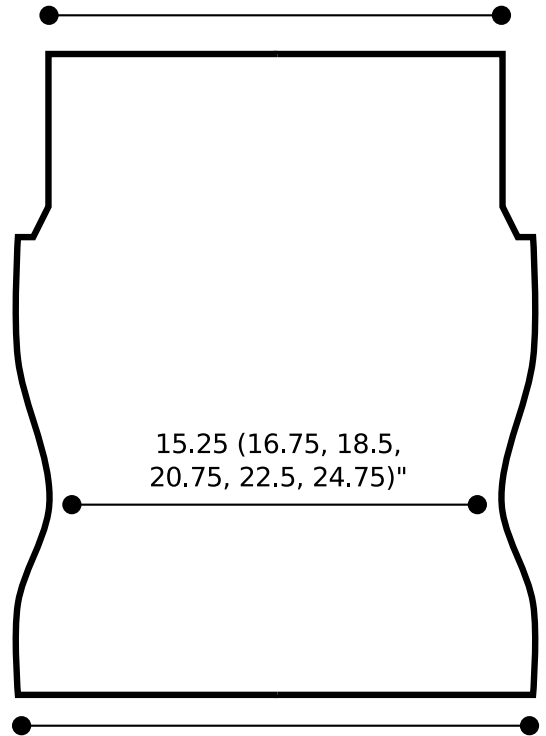

Small (Medium Large) Yoke

1X (2X, 3X) Yoke

3.25 (4, 4.5, 5, 5.75, 6.5)"

7.25 (7.25, 7.25, 8, 8, 8)"

13.5 (15.25, 16.5, 18, 19.5, 20.75)"

7.5 (8, 8.5, 9, 9.25, 9.5)"

13.5 (13.5, 14.5, 14.5, 15, 15)"

15.25 (16.75, 18.5, 20.75, 22.5, 24.75)"

17 (19, 21, 23, 25, 27)"