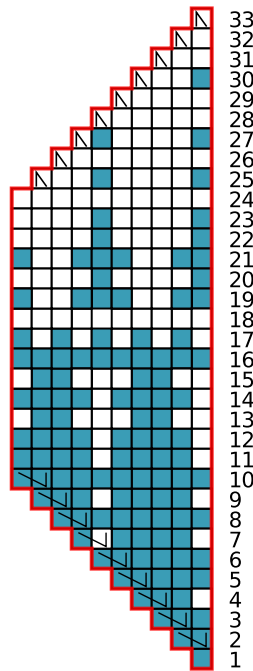

### Chart 1

### Chart 2

### Chart 3

### Key

-  500-52 (white, A)
-  500-73 (silver gray, B)
-  500-63 (aqua, C)
-  500-61 (medium blue, D)
-  500-74 (blue-gray, E)
-  500-62 (cobalt blue, F)
-  2 sc in next st
-  sc2tog
-  pattern repeat