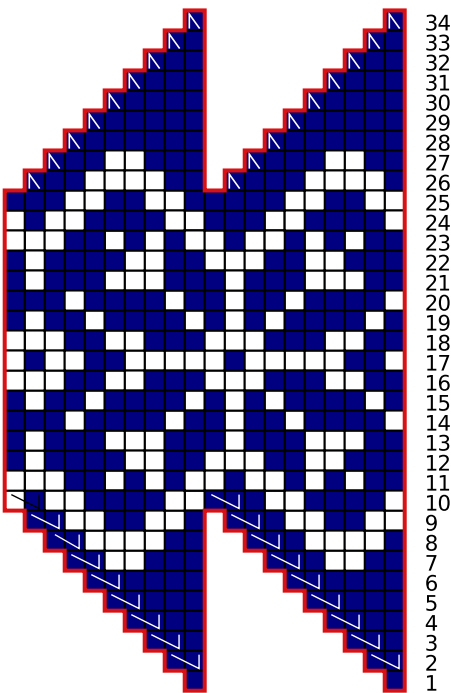

### Chart 1

### Chart 2

### Chart 3

### Key

-  500-52 (white, A)
-  500-73 (silver gray, B)
-  500-63 (aqua, C)
-  500-61 (medium blue, D)
-  500-74 (blue-gray, E)
-  500-62 (cobalt blue, F)
-  2 sc in next st
-  sc2tog
-  pattern repeat